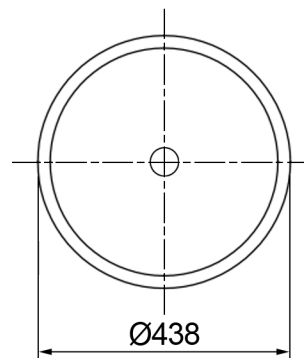

Ceiling mounted basin spout

Basin spout valve (wall mounted mixer)

Freestanding basin

TECHNICAL DETAILS

Valve
 Wall mounted mixer - suitable for plasterboard
 (masonry valve available on request)
 Waterflow - 11 litres min