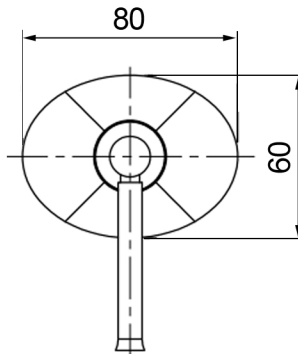

Ceiling mounted basin spout

Basin spout valve (wall mounted mixer)

Freestanding basin

TECHNICAL DETAILS

Valve
 Wall mounted mixer - suitable for plasterboard
 (masonry valve available on request)
 Waterflow - 11 litres min