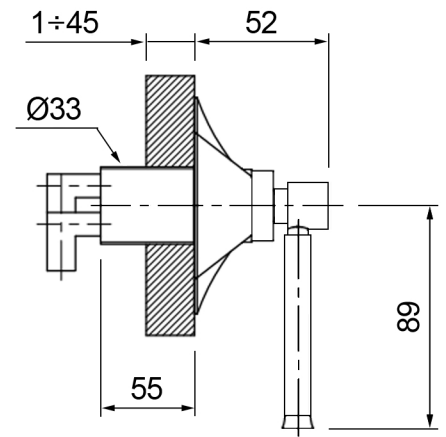

Ceiling mounted basin spout

Basin spout valve (wall mounted mixer)

Freestanding basin

TECHNICAL DETAILS

Valve
 Wall mounted mixer - suitable for plasterboard
 (masonry valve available on request)
 Waterflow - 11 litres min