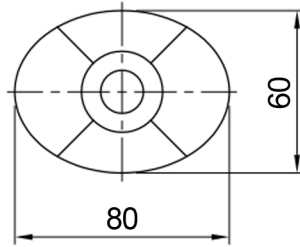

Ceiling mounted basin spout

Basin spout valve (wall mounted mixer)

Freestanding basin

TECHNICAL DETAILS

Valve
 Wall mounted mixer - suitable for plasterboard
 (masonry valve available on request)
 Waterflow - 11 litres min