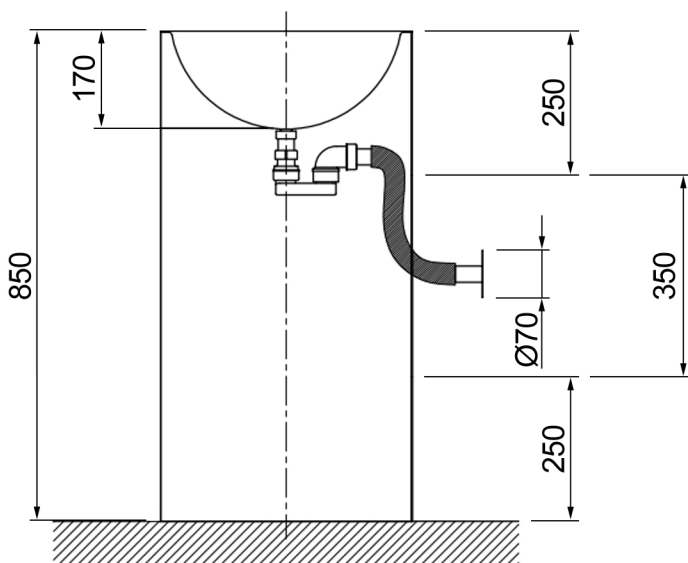

Ceiling mounted basin spout

Basin spout valve (wall mounted mixer)

Freestanding basin

TECHNICAL DETAILS

Valve
 Wall mounted mixer - suitable for plasterboard
 (masonry valve available on request)
 Waterflow - 11 litres min